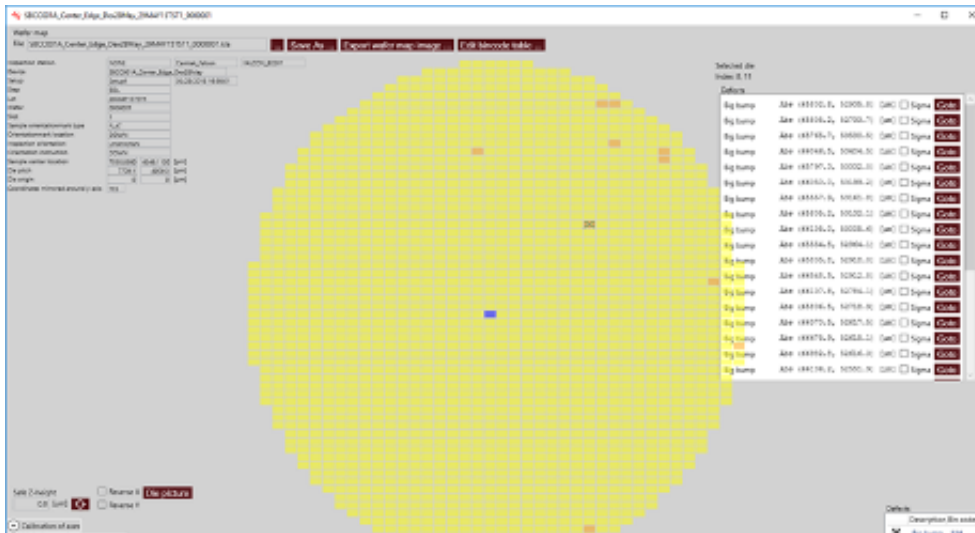

The wafer map control screen, offers import of multiple wafer map file formats and shows defects and tested positions

The tested positions are clearly marked on the map. When all tests are finished, the wafer map and test results can be exported for full traceability. For each die a high resolution picture can be made that shows and marks the tested bumps. An offline viewer is available to check the exported wafer map files and the test results.

SECS/GEM

SECS/GEM is an equipment interface protocol for equipment-to-host data communications in the semiconductor industry. As market leader in bond testing, we often get requests to interface with the factory host. Among other protocols, XYZTEC offers SECS/GEM communication directly in the Condor Sigma software or via an EFEM. **Contact XYZTEC** for more information and options for your factory.

Composite Surface Imaging

Using composite surface imaging techniques, it is possible to accurately determine the heights of a feature on your sample. This can be used for multiple purposes, like determining loop heights without actually touching the wire. It is also possible to produce images wherein everything is in focus. The following video shows how an Optical 3D model is constructed.

[Video not included in PDF: [click here to view online](#)]

Centralized database for enhanced security and SPC options

© 1999-2019 XYZTEC BV

XYZTEC Netherlands

J.F. Kennedylaan 14-B
5981 XC Panningen
Netherlands ([map / route](#))
Tel: +31-77-3060920
Fax: +31-77-3060919
sales@xyztec.com
support@xyztec.com

Other offices

- Germany
- Taiwan
- Thailand
- United Kingdom
- USA: California
- USA: Massachusetts
- Distributors

Bond testers

- Condor *Sigma*
- Condor *Sigma Lite*
- Condor *Sigma W12*
- Condor *150HF*

This is page 5/8
Click [here](#) for the [web version](#).