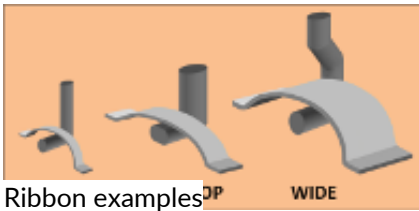

Ribbon pull pull test

## Ribbon pull test

- Test narrow and wide ribbons
- Low loop height
- High forces
- Sensor accuracy  $\pm 0.075\%$
- Any ribbon material (e.g. aluminium, copper)

[Video not included in PDF: [click here to view online](#)]

## It is easy to test power ribbon bonds

Ribbon examples

WIDE

Ribbon bonds come in many lengths, widths and heights, with corresponding differences in bond strength. We have a full range of tools to cover most applications and can produce special designs when required.